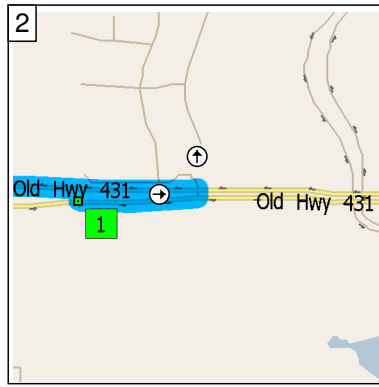

9:00 AM 0.0 mi
 Depart Cove Methodist on Old Hwy 431 [Old Highway 431] (East) for 0.2 mi

9:00 AM 0.2 mi
 Turn LEFT (North) onto Old Hwy 431 [Old Highway 431] for 0.6 mi

9:01 AM 0.8 mi
 Road name changes to Local road(s) for 21 yds

9:02 AM 0.8 mi
 Bear RIGHT (West) onto Sutton Rd [Sutton Rd SE] for 0.7 mi

9:03 AM 1.5 mi
 Road name changes to Cecil Ashburn Dr SE for 3.6 mi

9:10 AM 5.1 mi
 Turn LEFT (South) onto Bailey Cove Rd SE for 1.8 mi

9:13 AM 6.9 mi
 Turn LEFT (East) onto Weatherly Rd SE for 0.5 mi

9:14 AM 7.4 mi
 Turn RIGHT (South) onto Valley Ln SE, then immediately turn LEFT (East) onto Vista Dr SE for 1.0 mi

9:18 AM 8.4 mi
 Arrive Matthew Lyman's Eagle Project - 2811 Vista Drive