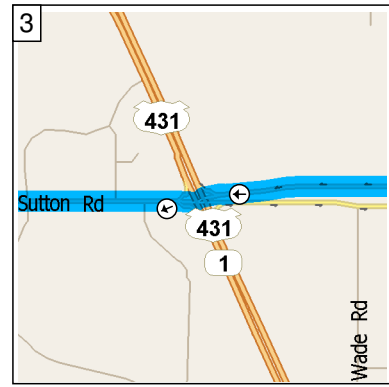

9:00 AM 0.0 mi
 Depart Cove Methodist on Old Hwy 431 [Old Highway 431] (East) for 0.2 mi

9:00 AM 0.2 mi
 Turn LEFT (North) onto Old Hwy 431 [Old Highway 431] for 0.6 mi

9:01 AM 0.8 mi
 Road name changes to Local road(s) for 21 yds

9:02 AM 0.8 mi
 Bear RIGHT (West) onto Sutton Rd [Sutton Rd SE] for 0.7 mi

9:03 AM 1.5 mi
 Road name changes to Cecil Ashburn Dr SE for 3.6 mi

9:10 AM 5.1 mi
 Turn LEFT (South) onto Bailey Cove Rd SE for 1.8 mi

9:13 AM 6.9 mi
 Turn LEFT (East) onto Weatherly Rd SE for 0.5 mi

9:14 AM 7.4 mi
 Turn RIGHT (South) onto Valley Ln SE, then immediately turn LEFT (East) onto Vista Dr SE for 1.0 mi

9:18 AM 8.4 mi
 Arrive Matthew Lyman's Eagle Project - 2811 Vista Drive