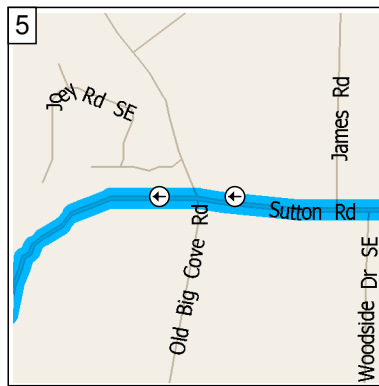

9:00 AM 0.0 mi
 Depart Cove Methodist on Old Hwy 431 [Old Highway 431] (East) for 0.2 mi

9:00 AM 0.2 mi
 Turn LEFT (North) onto Old Hwy 431 [Old Highway 431] for 0.6 mi

9:01 AM 0.8 mi
 Road name changes to Local road(s) for 21 yds

9:02 AM 0.8 mi
 Bear RIGHT (West) onto Sutton Rd [Sutton Rd SE] for 0.7 mi

9:03 AM 1.5 mi
 Road name changes to Cecil Ashburn Dr SE for 3.6 mi

9:10 AM 5.1 mi
 Turn LEFT (South) onto Bailey Cove Rd SE for 1.8 mi

9:13 AM 6.9 mi
 Turn LEFT (East) onto Weatherly Rd SE for 0.5 mi

9:14 AM 7.4 mi
 Turn RIGHT (South) onto Valley Ln SE, then immediately turn LEFT (East) onto Vista Dr SE for 1.0 mi

9:18 AM 8.4 mi
 Arrive Matthew Lyman's Eagle Project - 2811 Vista Drive