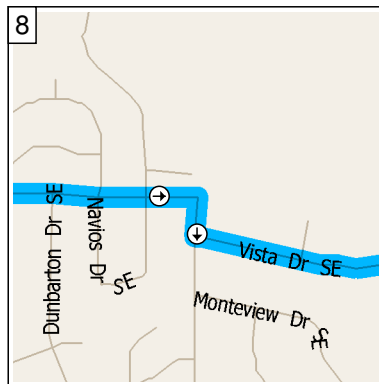

9:00 AM 0.0 mi
 Depart Cove Methodist on Old Hwy 431 [Old Highway 431] (East) for 0.2 mi

9:00 AM 0.2 mi
 Turn LEFT (North) onto Old Hwy 431 [Old Highway 431] for 0.6 mi

9:01 AM 0.8 mi
 Road name changes to Local road(s) for 21 yds

9:02 AM 0.8 mi
 Bear RIGHT (West) onto Sutton Rd [Sutton Rd SE] for 0.7 mi

9:03 AM 1.5 mi
 Road name changes to Cecil Ashburn Dr SE for 3.6 mi

9:10 AM 5.1 mi
 Turn LEFT (South) onto Bailey Cove Rd SE for 1.8 mi

9:13 AM 6.9 mi
 Turn LEFT (East) onto Weatherly Rd SE for 0.5 mi

9:14 AM 7.4 mi
 Turn RIGHT (South) onto Valley Ln SE, then immediately turn LEFT (East) onto Vista Dr SE for 1.0 mi

9:18 AM 8.4 mi
 Arrive Matthew Lyman's Eagle Project - 2811 Vista Drive