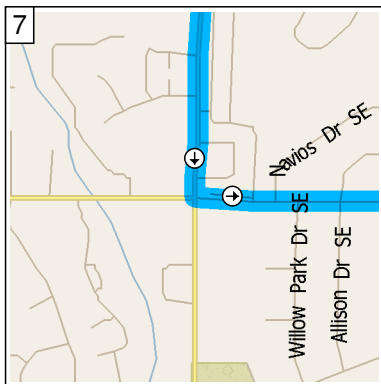

9:00 AM 0.0 mi
 Depart Cove Methodist on Old Hwy 431 [Old Highway 431] (East) for 0.2 mi

9:00 AM 0.2 mi
 Turn LEFT (North) onto Old Hwy 431 [Old Highway 431] for 0.6 mi

9:01 AM 0.8 mi
 Road name changes to Local road(s) for 21 yds

9:02 AM 0.8 mi
 Bear RIGHT (West) onto Sutton Rd [Sutton Rd SE] for 0.7 mi

9:03 AM 1.5 mi
 Road name changes to Cecil Ashburn Dr SE for 3.6 mi

9:10 AM 5.1 mi
 Turn LEFT (South) onto Bailey Cove Rd SE for 1.8 mi

9:13 AM 6.9 mi
 Turn LEFT (East) onto Weatherly Rd SE for 0.5 mi

9:14 AM 7.4 mi
 Turn RIGHT (South) onto Valley Ln SE, then immediately turn LEFT (East) onto Vista Dr SE for 1.0 mi

9:18 AM 8.4 mi
 Arrive Matthew Lyman's Eagle Project - 2811 Vista Drive