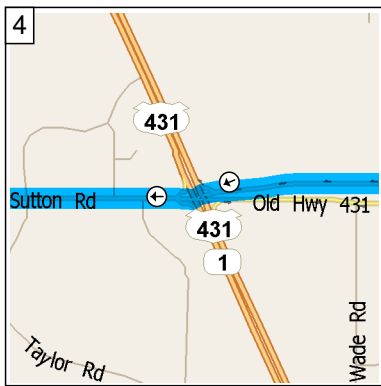

9:00 AM 0.0 mi
 Depart Cove Methodist on Old Hwy 431 [Old Highway 431] (East) for 0.2 mi

9:00 AM 0.2 mi
 Turn LEFT (North) onto Old Hwy 431 [Old Highway 431] for 0.6 mi

9:01 AM 0.8 mi
 Road name changes to Local road(s) for 21 yds

9:02 AM 0.8 mi
 Bear RIGHT (West) onto Sutton Rd [Sutton Rd SE] for 0.7 mi

9:03 AM 1.5 mi
 Road name changes to Cecil Ashburn Dr SE for 3.6 mi

9:10 AM 5.1 mi
 Turn LEFT (South) onto Bailey Cove Rd SE for 1.8 mi

9:13 AM 6.9 mi
 Turn LEFT (East) onto Weatherly Rd SE for 0.5 mi

9:14 AM 7.4 mi
 Turn RIGHT (South) onto Valley Ln SE, then immediately turn LEFT (East) onto Vista Dr SE for 1.0 mi

9:18 AM 8.4 mi
 Arrive Matthew Lyman's Eagle Project - 2811 Vista Drive