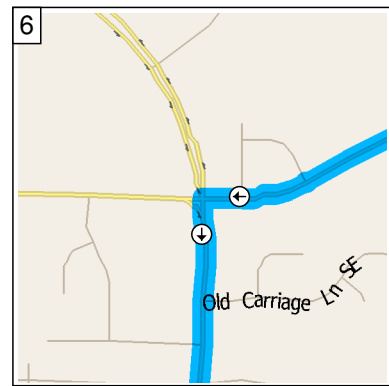

9:00 AM 0.0 mi
 Depart Cove Methodist on Old Hwy 431 [Old Highway 431] (East) for 0.2 mi

9:00 AM 0.2 mi
 Turn LEFT (North) onto Old Hwy 431 [Old Highway 431] for 0.6 mi

9:01 AM 0.8 mi
 Road name changes to Local road(s) for 21 yds

9:02 AM 0.8 mi
 Bear RIGHT (West) onto Sutton Rd [Sutton Rd SE] for 0.7 mi

9:03 AM 1.5 mi
 Road name changes to Cecil Ashburn Dr SE for 3.6 mi

9:10 AM 5.1 mi
 Turn LEFT (South) onto Bailey Cove Rd SE for 1.8 mi

9:13 AM 6.9 mi
 Turn LEFT (East) onto Weatherly Rd SE for 0.5 mi

9:14 AM 7.4 mi
 Turn RIGHT (South) onto Valley Ln SE, then immediately turn LEFT (East) onto Vista Dr SE for 1.0 mi

9:18 AM 8.4 mi
 Arrive Matthew Lyman's Eagle Project - 2811 Vista Drive