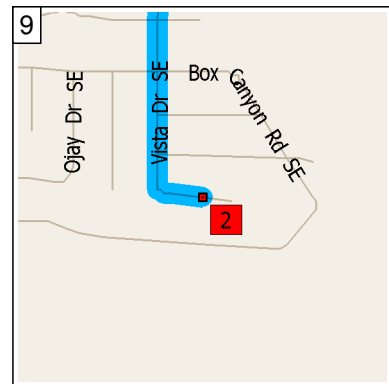

9:02 AM 0.8 mi
 Bear RIGHT (West) onto Sutton Rd [Sutton Rd SE] for 0.7 mi

9:03 AM 1.5 mi
 Road name changes to Cecil Ashburn Dr SE for 3.6 mi

9:10 AM 5.1 mi
 Turn LEFT (South) onto Bailey Cove Rd SE for 1.8 mi

9:13 AM 6.9 mi
 Turn LEFT (East) onto Weatherly Rd SE for 0.5 mi

9:14 AM 7.4 mi
 Turn RIGHT (South) onto Valley Ln SE, then immediately turn LEFT (East) onto Vista Dr SE for 1.0 mi

9:18 AM 8.4 mi
 Arrive Matthew Lyman's Eagle Project - 2811 Vista Drive